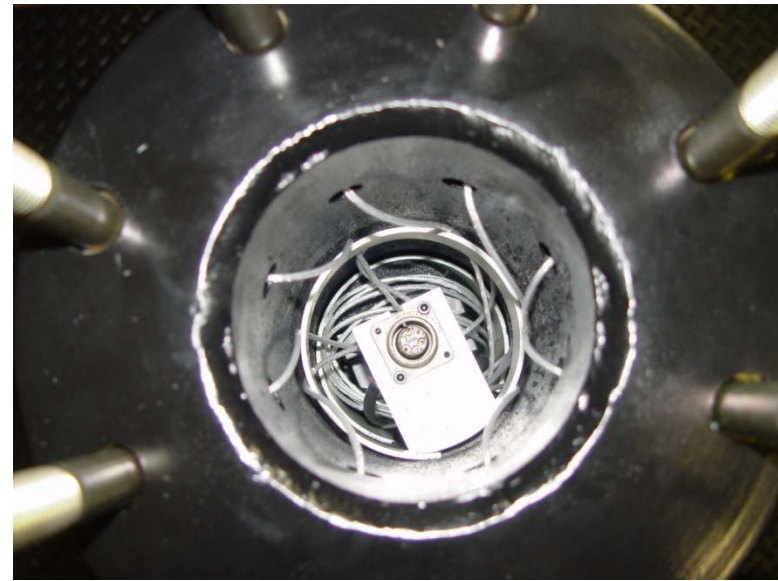

## SGB Cabling, Inner Controller Ring

**WITHOUT Inner Controller Ring**  
Cables can interfere with access to the MIL-SPEC electrical connection when changing out various FADU modules.

**WITH Inner Controller Ring**  
Inner Controller Ring provides mechanism for neatly routing cables away from the MIL-SPEC electrical connection.