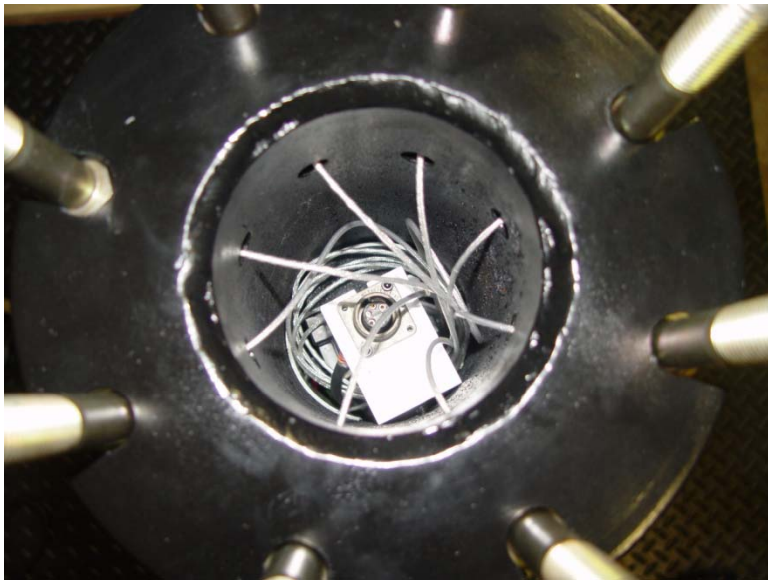

## SGB Cabling, Inner Controller Ring

**WITHOUT Inner Controller Ring**  
Cables can interfere with access to the MIL-SPEC electrical connection when changing out various FADU modules.

**WITH Inner Controller Ring**  
Inner Controller Ring provides mechanism for neatly routing cables away from the MIL-SPEC electrical connection.